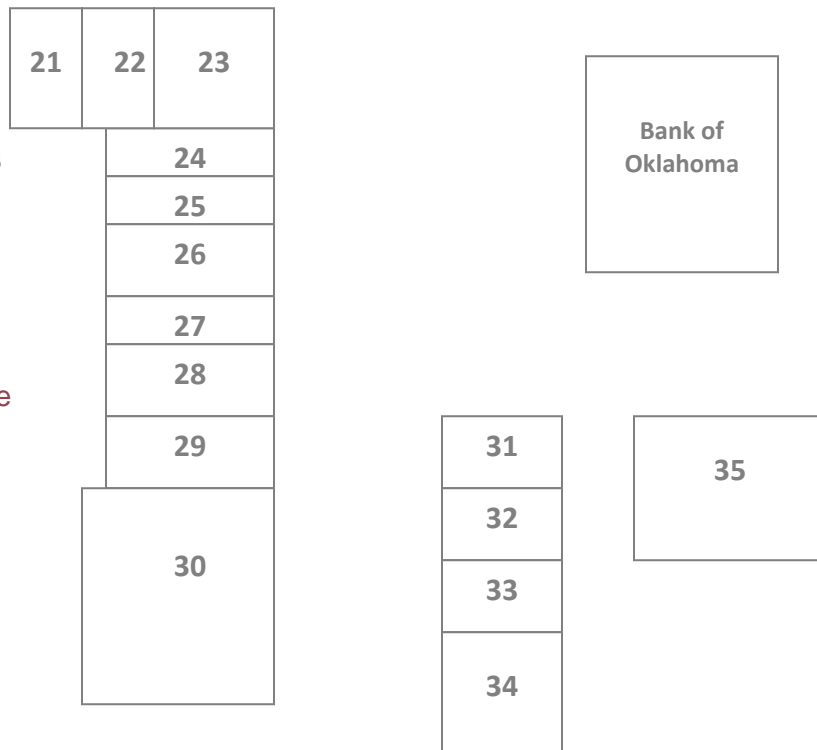

# KINGS POINTE VILLAGE

THE NEW CENTER OF TULSA

- 1. Guaranty Abstract Co.
- 2. Advanced Eye Care
- 3. Starbucks Coffee
- 4. D'Novo Restaurant
- 5. LXI Lounge
- 6. The Grocer & Gourmet
- 7. Bodega Wine & Spirits
- 8. Tobacco Pouch
- 9. Subway Sandwiches
- 10. *Space Available*
- 11. The Inviting Place Gifts
- 12. Fleet Feet Sports
- 13. Andales Tex Mex Cantina
- 14. *Space Available*
- 15. L'Colette Clothing
- 16. Wild Birds Unlimited
- 17. Kabloom Florist
- 18. Jamba Juice
- 19. PEI WEI Asian Diner
- 20. Maggie Moos Ice Cream

- 21. LaMode Cleaners
- 22. Accent Picture Framing
- 23. Calico Corner
- 24. Jan's Markey Gifts & USPS
- 25. *Space Available*
- 26. Cokesbury Bookstore
- 27. Bellissima Spa & Salon
- 28. Camille's Sidewalk Cafe
- 29. Mary Ruby Dress Shop
- 30. Med-X Drug Store
- 31. Bonbonniere Home Couture
- 32. Fitness Together
- 33. *Space Available*
- 34. Audio Dimensions
- 35. McGill's Restaurant

KPV Store Directory Updated 3/5/2010

61 Street South